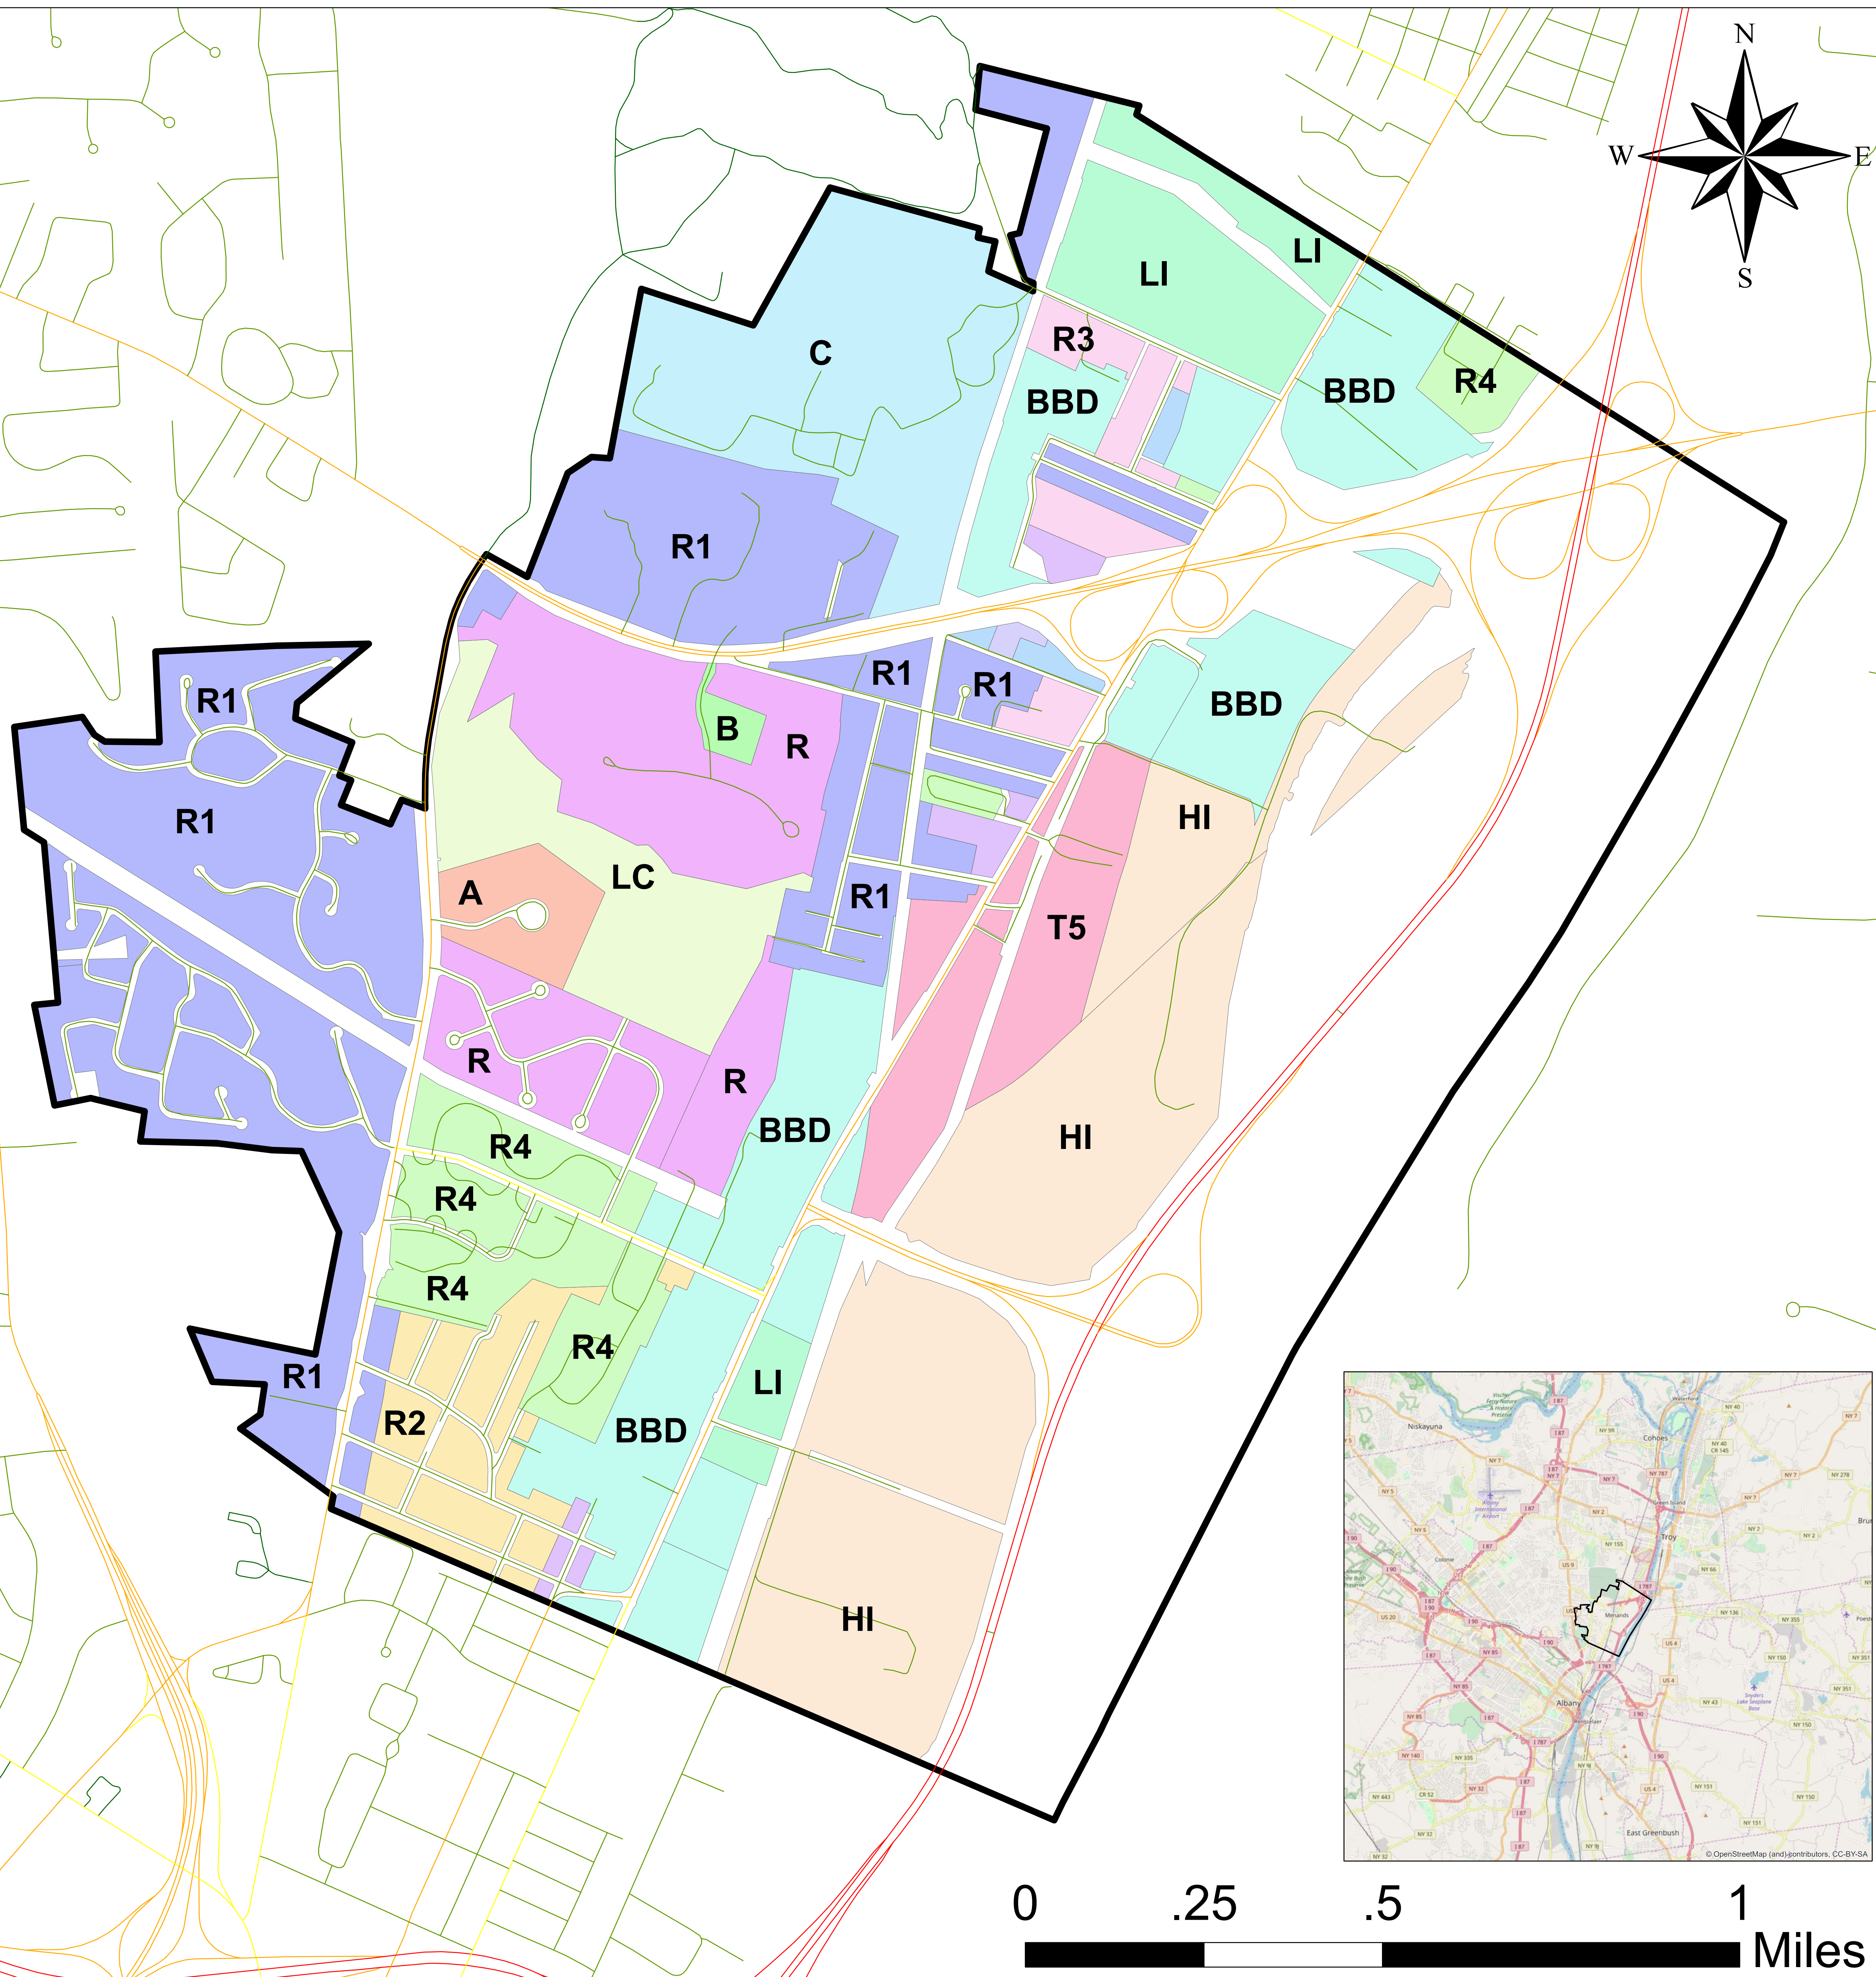

# Village of Menands Zoning Classifications

Zone ID	Zone Name
A	One Family Residential
B	Business
BBD	Broadway Business District
C	Cemetery
HI	Heavy Industrial
LC	Land Conservation
LI	Light Industrial
R	One Family Residential
R1	One-Family Residential
R2	One-Family and Twin Villa Residential
R2A	Townhouse Residential
R3	Two-Family Residential
R3A	Four-Family Residential
R4	Multifamily Residential
T4	Infill Neighborhood District
T5	Infill Mixed Use District